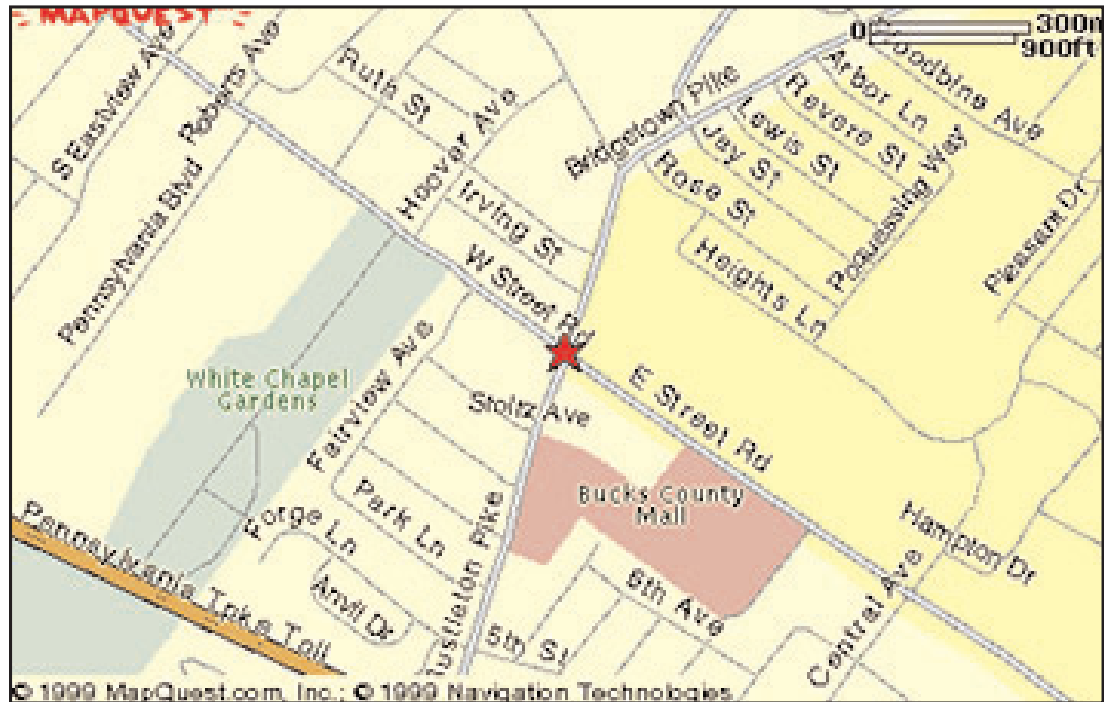

Feasterville Plaza Shopping Center
1045 Street Road & Bustleton Pike
Feasterville, PA 19053
215.355-6266 Phone
215.322.7429 Fax

FROM THE NORTH:

Take 95 South to Exit for Street Road (PA-132). At the end of the exit ramp, you will need to make a right onto Street Road. Follow Street Road down for approximately 7 miles until you see the Feasterville Plaza Shopping Center on your right hand side (just before the intersection of Street Road & Bustleton Pike). Lambert's Cucina is located in the Feasterville Plaza Shopping Center.

FROM THE SOUTH & EAST:

Take 95 North (in Pennsylvania) to Exit for Street Road (Rt. 132). At the end of the exit ramp, you will need to make a left onto Street Road. Follow Street Road down for approximately 7 miles until you see the Feasterville Plaza Shopping Center on your right hand side (just before the intersection of Street Road & Bustleton Pike). Lambert's Cucina is located in the Feasterville Plaza Shopping Center.

FROM THE WEST:

Take The Pennsylvania Turnpike to Exit 28 (U.S. Route 1/Philadelphia/Trenton). Merge onto U.S. Route 1 South. Immediately after merging onto Route 1 South (approximately 300 feet) take the exit for PA-132 West/Street Road. Follow Street Road West (PA-132) until Bustleton Pike. Make a right onto Bustleton Pike. Follow Bustleton Pike and make a right at the 1st traffic light (Feasterville Plaza Shopping Center). Lambert's Cucina is located in the Feasterville Plaza Shopping Center