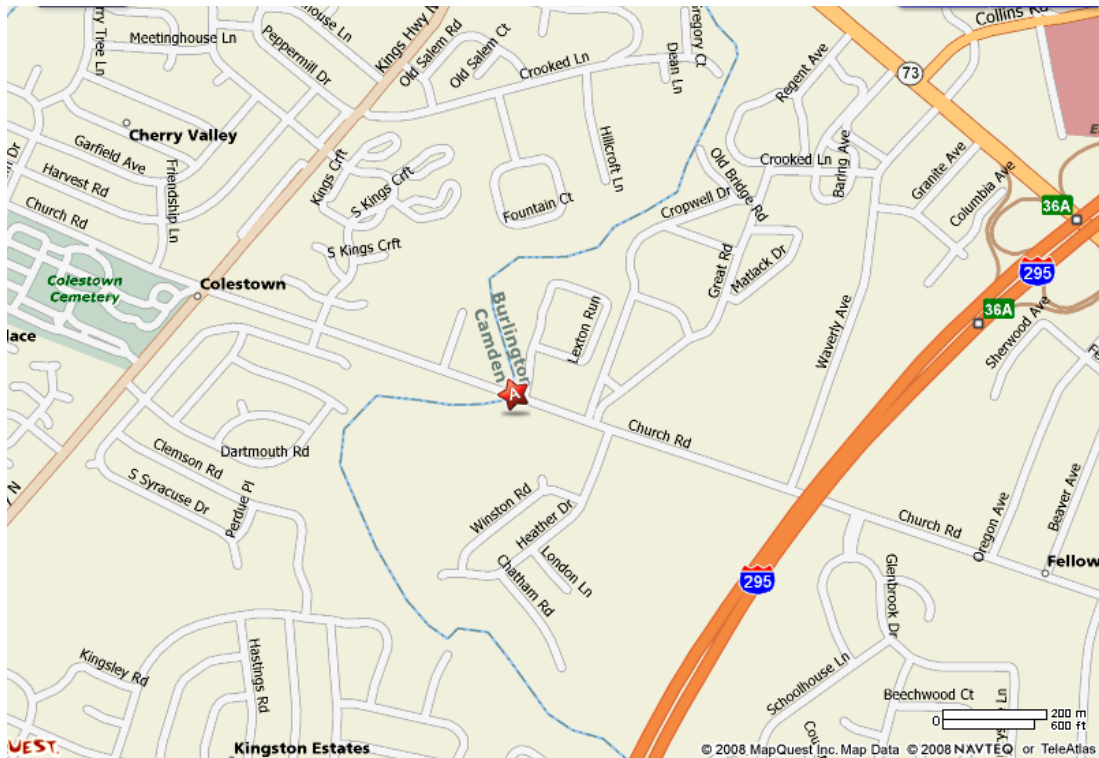

28 Church Road • Maple Shade, NJ 08052  
856.608.7711 Phone • 856.608.7722 Fax

**FROM THE NORTH:**

Take 295 South to the Exit for Route 73 towards Berlin (Route 73 South). Merge onto Route 73 South. Follow Route 73 to the first traffic light for Fellowship Road. Make a right onto Fellowship Road and follow that to the traffic light for Church Road. Make a right onto Church Road and Forno Pizzeria & Grille will be approximately 1/2 mile down on your left.

**FROM THE SOUTH:**

Take 295 North to the Exit for Route 73 towards Berlin (Route 73 South). Merge onto Route 73 South. Follow Route 73 South to the first traffic light for Fellowship Road. Make a right onto Fellowship Road and follow that to the traffic light for Church Road. Make a right onto Church Road and Forno Pizzeria & Grille will be approximately 1/2 mile down on your left.

**FROM THE EAST:**

Take Route 70 West to the intersection of Route 70 & Route 73. Follow Route 73 North, towards Camden/Philadelphia, approximately 3 miles to the traffic light for Church Road. Turn left at the traffic light, onto Church Road. Follow Church Road and Forno Pizzeria & Grille will be approximately 3 miles down on your left.

**FROM THE WEST:**

Take I-95 to The Betsy Ross Bridge. Cross The Betsy Ross Bridge and merge onto Route 73 South. Take Route 73 South to Route 41 South (also known as King's Highway). Merge onto Route 41 South and follow to light for Church Road. Make a left onto Church Road and Forno Pizzeria & Grille will be approximately 1/2 mile down on your right.